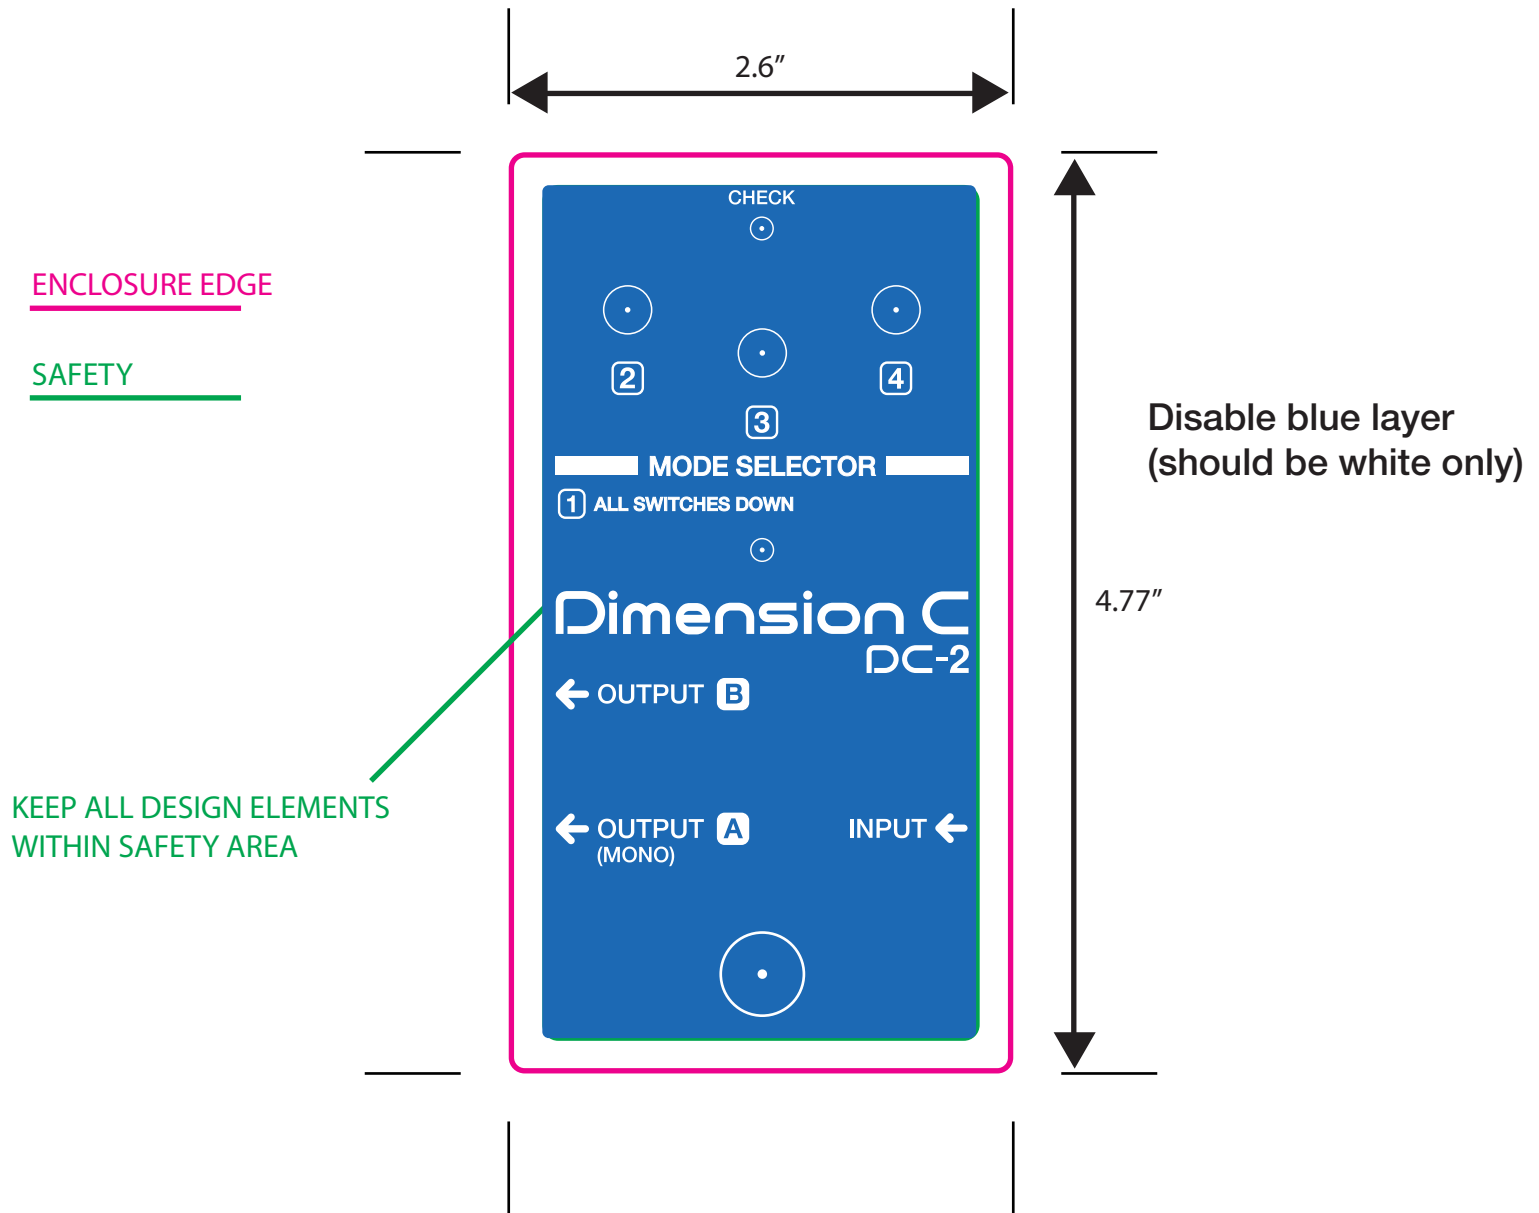

PEDAL PARTS PLUS, INC

Finest DIY Effect Parts Available

email: Graphics@pedalpartsplus.com • fax: 337-286-9582.

Template for 125B	Printer Notes:
Customer:	
Customer #:	
Job Name:	
Invoice #:	

Because of the inconsistencies in the enclosures, please do not include any straight lines along the edges of your artwork. If your artwork has straight lines, there will be an additional fee for the time involved in aligning the files correctly for printing. We can't guarantee the straight lines on the edges of the design will be equidistant from all edges because of the inconsistencies of the enclosures.